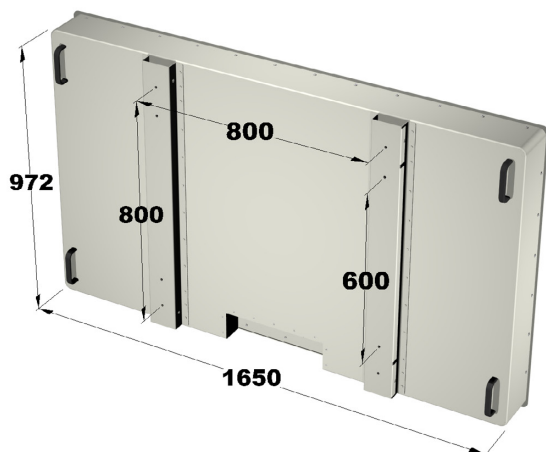

## PPC70WO Wallmount Vers.1

- optional IP65 all around
- optional wide temperature operating

### LCD Panel

Display Type	70" TFT LCD
Resolution	1920 x 1080
Colors	16.7M
Backlight	LED
Brightness	400cd/m <sup>2</sup> (typ.)
Viewing Angle	178° H, 178° V (typ.)

### Mechanical

Construction	aluminium front panel and chassis, powder coated RAL 9005, 7035, 7032, 9006, etc.
Front Dimension	1665 x 990 x 3mm
Cover Dimension	1650 x 972 x 143mm (w/o screws/ mounting rail/ handle)
Mounting	VESA 800 x 800mm (8 x M8)
Weight	75 to 95kg (depending on config.)