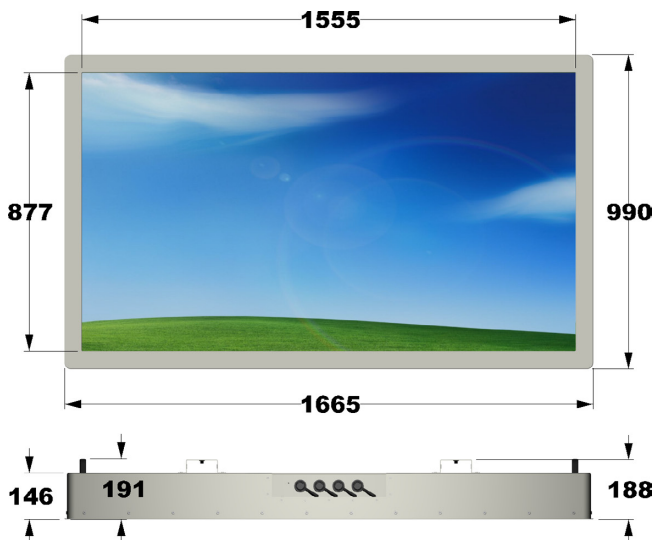

## PPC70WO Wallmount Vers.1

- optional IP65 all around
- optional wide temperature operating

### LCD Panel

Display Type	70" TFT LCD
Resolution	1920 x 1080
Colors	16.7M
Backlight	LED
Brightness	400cd/m <sup>2</sup> (typ.)
Viewing Angle	178° H, 178° V (typ.)

### Mechanical

Construction	aluminium front panel and chassis, powder coated RAL 9005, 7035, 7032, 9006, etc.
Front Dimension	1665 x 990 x 3mm
Cover Dimension	1650 x 972 x 143mm (w/o screws/ mounting rail/ handle)
Mounting	VESA 800 x 800mm (8 x M8)
Weight	75 to 95kg (depending on config.)