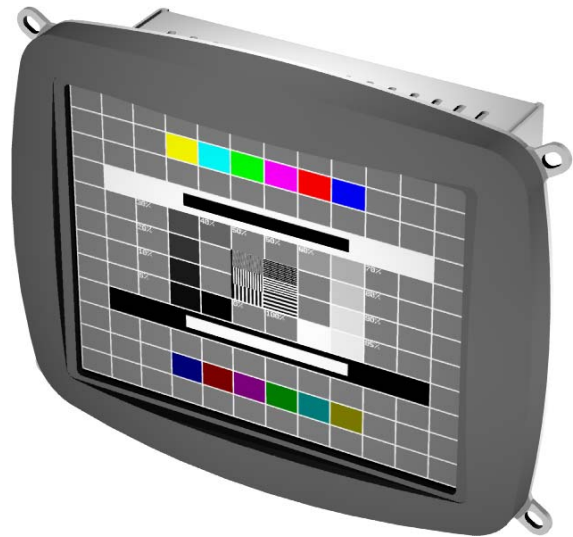

10,4" TFT

12" CRT- Replacement
(color)

LCD Panel

Display Type	TFT-Panel, diff. manufacturers
Resolution	800 x 600
Colors	262k, 18bit
Display Area	211.3mm x 158.5mm
Brightness	250 Cd/m ²
Contrast	400 : 1
Viewing Angle	130° H, 100° V