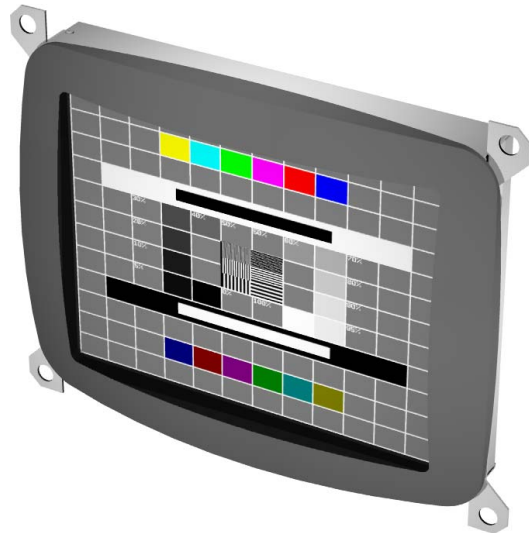

12,1" TFT

14" CRT- Replacement
(color)

LCD Panel

Display Type	TFT-Panel, diff. manufacturers
Resolution	800 x 600
Colors	262k, 18bit
Display Area	245.9mm x 184.4mm
Brightness	300 Cd/m ²
Contrast	200 : 1
Viewing Angle	120° H, 90° V