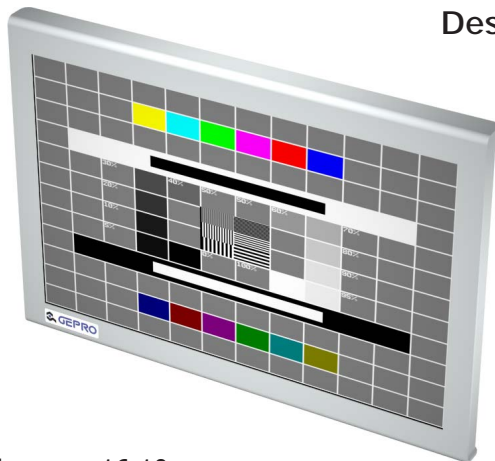

LCD19D4W

Desktop

- Widescreen 16:10
- Optional Touchscreen

Specifications

LCD Panel

Display Type	19" TFT LCD
Resolution	1440 x 900 (16:10)
Colors	16.7M
Brightness	250 - 300 cd/m ² (typ.)
Contrast	800 - 1000:1 (typ.)
Viewing Angle	170° H, 160° V (typ.)

Interface

VGA Input	HD-Sub 15pin, DVI
<i>option</i>	Video Input - Composite, S-Video, PAL/NTSC, SDI
OSD Control	Brightness, Contrast, Phase, Size, Sharpness, Auto Adjust, etc.

Mechanical

Construction	Aluminium front panel and Steel chassis powder coated
Color	RAL 9005, 7035, 7032, 9006, etc.
Dimension	457 x 317 x 61mm
Mounting	VESA 100 x 100mm (4 x M4)
Protection	IP41 on frontside
<i>option</i>	Anti glare protection glass