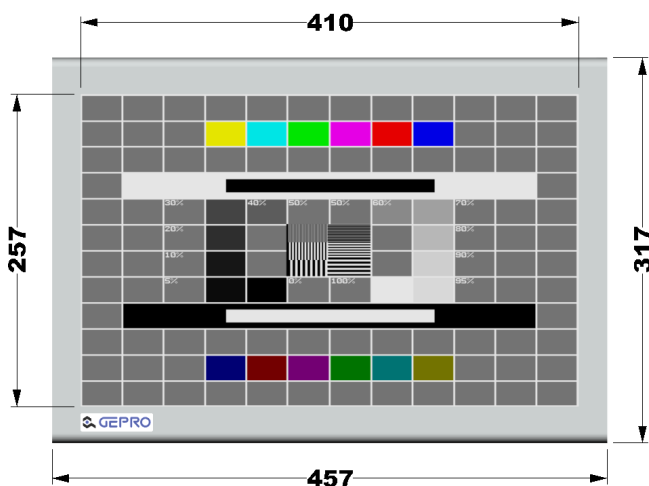

LCD19D4W

Desktop

- Widescreen 16:10
- Optional Touchscreen

Specifications

LCD Panel

Display Type	19" TFT LCD
Resolution	1440 x 900 (16:10)
Colors	16.7M
Brightness	250 - 300 cd/m ² (typ.)
Contrast	800 - 1000:1 (typ.)
Viewing Angle	170° H, 160° V (typ.)

Interface

VGA Input	HD-Sub 15pin, DVI
<i>option</i>	Video Input - Composite, S-Video, PAL/NTSC, SDI
OSD Control	Brightness, Contrast, Phase, Size, Sharpness, Auto Adjust, etc.

Mechanical

Construction	Aluminium front panel and Steel chassis powder coated
Color	RAL 9005, 7035, 7032, 9006, etc.
Dimension	457 x 317 x 61mm
Mounting	VESA 100 x 100mm (4 x M4)
Protection	IP41 on frontside
<i>option</i>	Anti glare protection glass