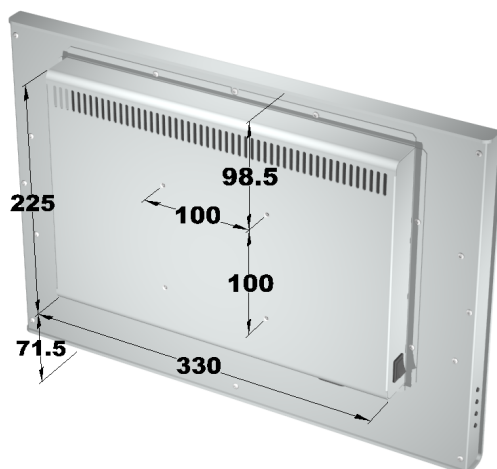

LCD19D4W

Desktop

- Widescreen 16:10
- Optional Touchscreen

Specifications

LCD Panel

Display Type	19" TFT LCD
Resolution	1440 x 900 (16:10)
Colors	16.7M
Brightness	250 - 300 cd/m ² (typ.)
Contrast	800 - 1000:1 (typ.)
Viewing Angle	170° H, 160° V (typ.)

Interface

VGA Input	HD-Sub 15pin, DVI
<i>option</i>	Video Input - Composite, S-Video, PAL/NTSC, SDI
OSD Control	Brightness, Contrast, Phase, Size, Sharpness, Auto Adjust, etc.

Mechanical

Construction	Aluminium front panel and Steel chassis powder coated
Color	RAL 9005, 7035, 7032, 9006, etc.
Dimension	457 x 317 x 61mm
Mounting	VESA 100 x 100mm (4 x M4)
Protection	IP41 on frontside
<i>option</i>	Anti glare protection glass

Electrical

Power Supply	115/230V AC, 50/60Hz
<i>option</i>	12V DC, 24V DC

Environmental

Temperature	Operating 0°C to 45°C
	Storage -20°C to 60°C
Humidity	max. 90% RH, non condensing

Options

VESA-Mount Desktop-Stand
Touchscreen, resistive
other options on request