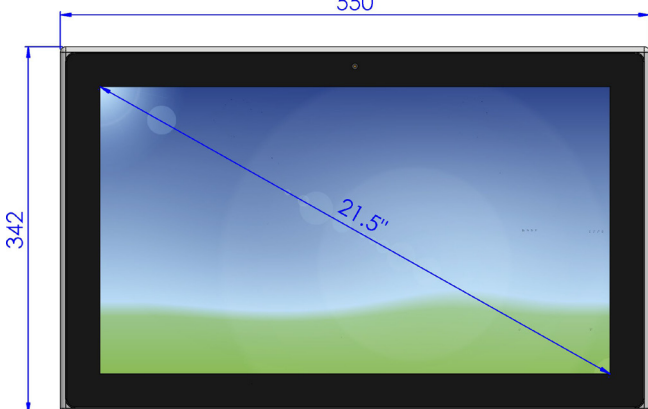

PPC21WDMCG-0G2

Desktop Allround

Specifications

LCD Panel

Display Type	21.5" TFT LCD
Resolution	1920 x 1080
Colors	16.2M
Backlight	LED
Brightness	1500cd/m² (typ.)
	Automatic Brightness Control
Viewing Angle	178° H, 178° V (typ.)

PC System

Processor/ Memory	Intel® Celeron® J1900, 4x 2.0GHz 4GB RAM
Storage	Solid State Disk, 64GB
I/O Port	1x LAN (RJ45) 2x USB 2.0
Operating System	Microsoft® Windows® 10 Pro 64bit

Mechanical

Construction	milled aluminum chassis, powder coated
Color	RAL 9006 (white aluminium)
Dimension	550 x 342 x 80mm
Mounting	VESA 100 x 100mm (4 x M5)
Protection glass	recessed anti glare protection glass (passe-partout RAL9005, jet black) with single sided microetching

Electrical

Power Supply	230V AC, 50/60Hz, 250VA

Environmental

Temperature	operating -20°C to 50°C storage -20°C to 60°C
Humidity	max. 90% RH, non condensing
Protection	IP65 all around

Accessories (included)

Power-cord with waterproof Power Connector
Waterproof LAN Connector Assembly

Intel®, Celeron®, Pentium®, Intel® Core™ and Intel® Atom™ are trademarks of the Intel Corporation in the U.S. and other countries. Microsoft® and Windows® are trademarks of the Microsoft® Corporation in the U.S. and other countries.

Dimensions in mm

01

All rights reserved. Specifications subject to change without prior notice