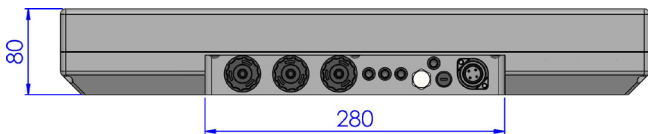

PPC21WDMCG-0G2

Desktop Allround

Specifications

LCD Panel

Display Type	21.5" TFT LCD
Resolution	1920 x 1080
Colors	16.2M
Backlight	LED
Brightness	1500cd/m² (typ.)
	Automatic Brightness Control
Viewing Angle	178° H, 178° V (typ.)

PC System

Processor/ Memory	Intel® Celeron® J1900, 4x 2.0GHz 4GB RAM
Storage	Solid State Disk, 64GB
I/O Port	1x LAN (RJ45) 2x USB 2.0
Operating System	Microsoft® Windows® 10 Pro 64bit

Mechanical

Construction	milled aluminum chassis, powder coated
Color	RAL 9006 (white aluminium)
Dimension	550 x 342 x 80mm
Mounting	VESA 100 x 100mm (4 x M5)
Protection glass	recessed anti glare protection glass (passe-partout RAL9005, jet black) with single sided microetching

Electrical

Power Supply	230V AC, 50/60Hz, 250VA

Environmental

Temperature	operating -20°C to 50°C storage -20°C to 60°C
Humidity	max. 90% RH, non condensing
Protection	IP65 all around

Accessories (included)

Power-cord with waterproof Power Connector
Waterproof LAN Connector Assembly

Intel®, Celeron®, Pentium®, Intel® Core™ and Intel® Atom™ are trademarks of the Intel Corporation in the U.S. and other countries. Microsoft® and Windows® are trademarks of the Microsoft® Corporation in the U.S. and other countries.

Dimensions in mm

01

All rights reserved. Specifications subject to change without prior notice