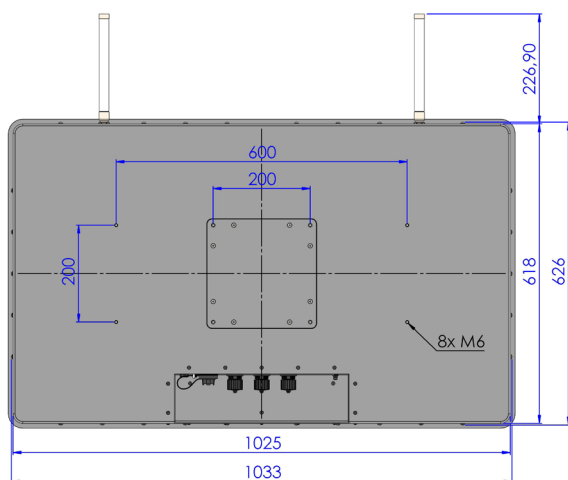

Intel®, Celeron®, Pentium®, Intel® Core™ and Intel® Atom™ are trademarks of the Intel Corporation in the U.S. and other countries.
Microsoft® and Windows® are trademarks of the Microsoft® Corporation in the U.S. and other countries.

Specifications

LCD Panel

Display Type	42" TFT LCD
Resolution	1920 x 1080
Colors	16.7M
Brightness	500cd/m² (typ.)
<i>option</i>	Sunlight readable (>800cd/m²)
Viewing Angle	178° H, 178° V (typ.)

PC System

Processor/ Memory	Intel® Celeron®, Quadcore 2.0GHz/ up to 8GB RAM
<i>option</i>	Intel® Core™ i3, i5, i7, 6th Gen./ up to 16GB RAM
Storage	Solid State Disk, up to 1TB
<i>option</i>	2,5" HDD, up to 1TB
I/O Port	WLAN, 802.11ac, 802.11a/b/g/n 1 x LAN 2 x USB 2.0

more/ other I/O-Ports on request

Mechanical

Construction	Powder coated aluminum front panel with recessed protection glass and PCAP touch screen, powder coated aluminium chassis RAL 9005, 7035, 7032, 9006, etc.
Color	
Front Dimension	1045 x 638 x 10mm
Cover Dimension	1025 x 618 x 139mm, (w/o screws)
Mounting	VESA 600 x 200mm (8 x M6)

Electrical

Power Supply	115/230V AC, 50/60Hz
<i>option</i>	24V, 48V DC

Environmental

Temperature	Storage -20°C to 60°C Operating 0°C to 45°C
Humidity	max. 90% RH, non condensing

Options

Operating System	Microsoft® Windows® 7 Pro ¹ Microsoft® Windows® 10 Pro Microsoft® Windows® Embedded

Waterproof Wide Temperature

AC adapter
other options on request

**IP65 all around
Operating -20°C to 50°C**

Accessories (included)

Power-cord
Waterproof LAN-Cable-Conector

¹ with Intel® Celeron® processor only