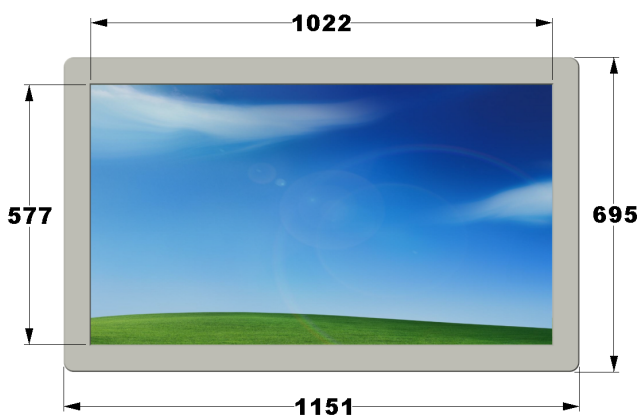

PPC46WPV Wallmount Vers.2

Specifications

LCD Panel

Display Type	46" TFT LCD
Resolution	1920 x 1080
Colors	16.7M
Brightness	500cd/m² (typ.)
<i>option</i>	Sunlight readable (>800cd/m²)
Viewing Angle	178° H, 178° V (typ.)

PC System

Processor	Intel® Atom™, 2x1.86GHz
<i>option</i>	Intel® Core™ i3, 2x2.8GHz
<i>option</i>	Intel® Core™ i5, 2x2.9GHz (3.6GHz¹)
Memory	DDR3 RAM 2GB
<i>option</i>	up to 8GB (depending on System)
Storage	2,5" HDD 80GB, opt. up to 500GB
<i>option</i>	2,5" SSD 8 - 256GB
I/O Port	1 x Gigabit-LAN
	2 x USB 2.0
	more/ other I/O-Ports on request

Mechanical

Construction	Aluminium front panel and chassis, powder coated RAL 9005, 7035, 7032, 9006, etc.
Dimension	1151 x 695 x 115mm 1151 x 695 x 135mm²
Mounting	VESA 600 x 200mm (8 x M6)

Electrical

Power Supply	115/230V AC, 50/60Hz
<i>option</i>	24V, 48V DC

Environmental

Temperature	Storage -20°C to 60°C Operating 0°C to 45°C
Humidity	max. 90% RH, non condensing

Options

Operating System	Microsoft® Windows® XP Pro² Microsoft® Windows® 7 Pro Microsoft® Windows® 8 Pro² Microsoft® Windows® Embedded
Protection glass	anti glare, IP65 on frontside
AC adapter	
	other options on request

Accessories (included)

Power-cord

¹ Intel® Turbo Boost   ² with Intel® Core™ i3 / i5 processors

Intel®, Celeron®, Pentium®, Intel® Core™ and Intel® Atom™ are trademarks of the Intel Corporation in the U.S. and other countries.
Microsoft® and Windows® are trademarks of the Microsoft® Corporation in the U.S. and other countries.

Dimensions in mm

13D

All rights reserved. Specifications subject to change without prior notice