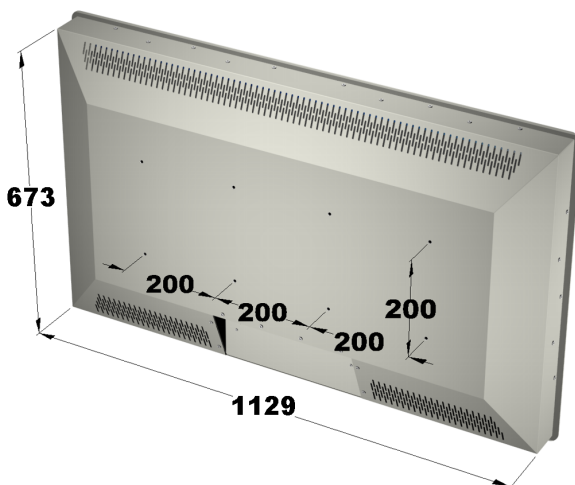

PPC46WPV Wallmount Vers.2

Specifications

LCD Panel

Display Type	46" TFT LCD
Resolution	1920 x 1080
Colors	16.7M
Brightness	500cd/m² (typ.)
<i>option</i>	Sunlight readable (>800cd/m²)
Viewing Angle	178° H, 178° V (typ.)

PC System

Processor	Intel® Atom™, 2x1.86GHz
<i>option</i>	Intel® Core™ i3, 2x2.8GHz
<i>option</i>	Intel® Core™ i5, 2x2.9GHz (3.6GHz¹)
Memory	DDR3 RAM 2GB
<i>option</i>	up to 8GB (depending on System)
Storage	2,5" HDD 80GB, opt. up to 500GB
<i>option</i>	2,5" SSD 8 - 256GB
I/O Port	1 x Gigabit-LAN
	2 x USB 2.0
	more/ other I/O-Ports on request

Mechanical

Construction	Aluminium front panel and chassis, powder coated RAL 9005, 7035, 7032, 9006, etc.
Dimension	1151 x 695 x 115mm 1151 x 695 x 135mm²
Mounting	VESA 600 x 200mm (8 x M6)

Electrical

Power Supply	115/230V AC, 50/60Hz
<i>option</i>	24V, 48V DC

Environmental

Temperature	Storage -20°C to 60°C Operating 0°C to 45°C
Humidity	max. 90% RH, non condensing

Options

Operating System	Microsoft® Windows® XP Pro² Microsoft® Windows® 7 Pro Microsoft® Windows® 8 Pro² Microsoft® Windows® Embedded
Protection glass	anti glare, IP65 on frontside
AC adapter	
	other options on request

Accessories (included)

Power-cord

¹ Intel® Turbo Boost   ² with Intel® Core™ i3 / i5 processors

Intel®, Celeron®, Pentium®, Intel® Core™ and Intel® Atom™ are trademarks of the Intel Corporation in the U.S. and other countries.
Microsoft® and Windows® are trademarks of the Microsoft® Corporation in the U.S. and other countries.

Dimensions in mm

13D

All rights reserved. Specifications subject to change without prior notice