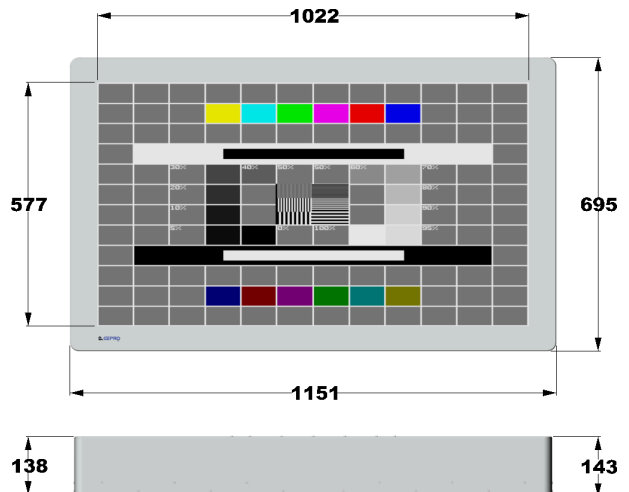

Option

Protection Glass	anti glare, IP65 on frotside
Waterproof	IP65 all around
Control	infrared
Power Supply	24V DC AC Adapter
Audio	2 Loudspeaker

Dimensions in mm