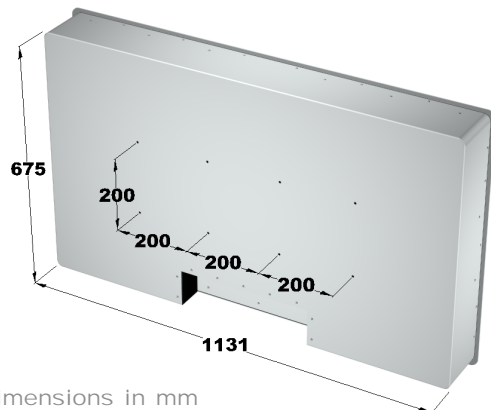

Option

Protection Glass	anti glare, IP65 on frotside
Waterproof	IP65 all around
Control	infrared
Power Supply	24V DC AC Adapter
Audio	2 Loudspeaker

Dimensions in mm